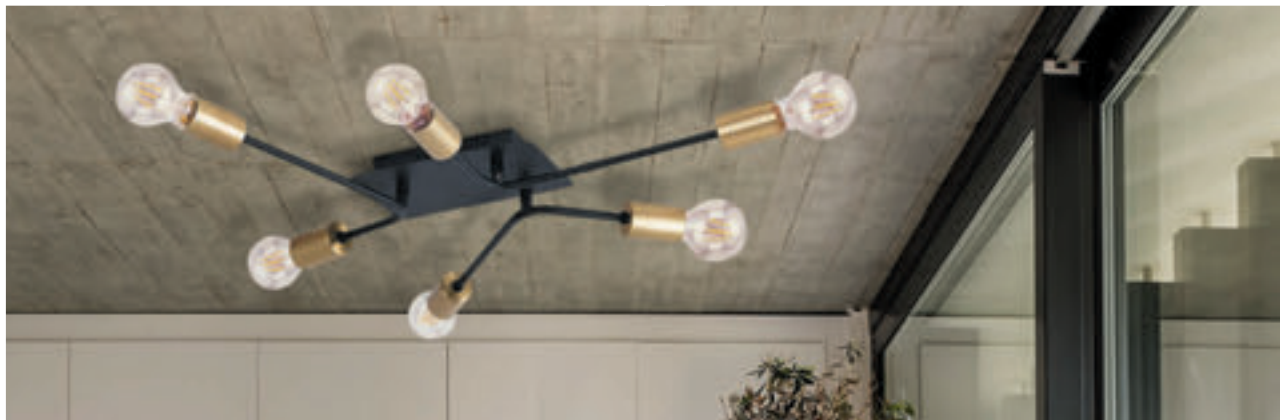

rabalux®

IMAO ®
2018-19