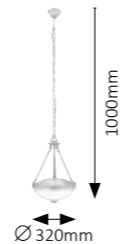

8547

E-27 / 2x max. 60W • IP20 • ☒
bronze/rice-stone glass
☑ 9527