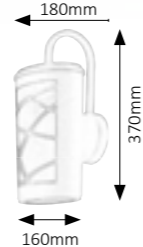

8757

E-27 / 1x max. 60W • IP44 • ☒
brown/rust (effect)/opal glass