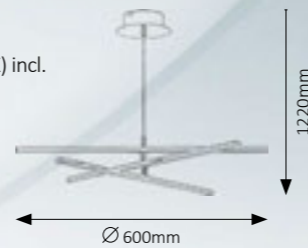

Ø 600mm

1220mm