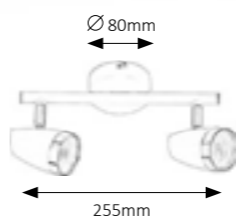

A+ BUILT-IN

6513
• LED / 2x4W (2x280lm, 3000K) incl.
IP20
anthracite grey/chrome