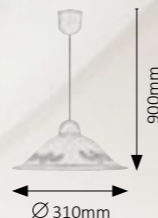

1985

E-27 / 1x max. 60W • IP20 • ☒
rice-stone glass/bronze/gold
☑ 1405

Ø 310mm

900mm