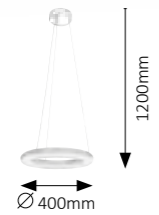

Georgina MP

5 years guarantee
LED
WARM White
NATURAL White
COOL White
A BUILT-IN

2565

• LED / 24W (1710lm, 2700-6500K) incl.
IP20
chrome

5 998250 325651

2566

• LED / 36W (2550lm, 2700-6500K) incl.
IP20
chrome

5 998250 325668

Modern • Modern • Modern