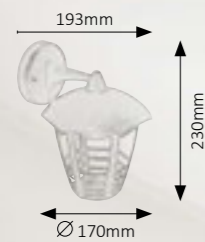

8619
E-27 / 1x max. 60W • IP44 • ☒
black