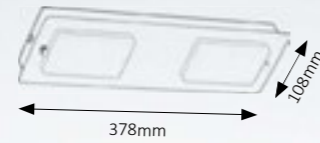

5723

• LED / 2x4,5W
(2x387lm, 4000K) incl. • IP44
chrome