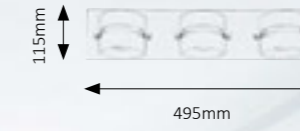

5491

• LED / 3x5W
(3x365lm, 4000K) incl. • IP44
chrome/opal glass
19600