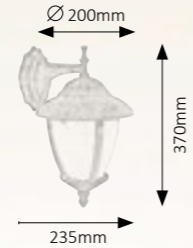

Ø 335mm

8476

E-27 / 1x max. 60W • IP43 • ☒
antique gold/rice-stone glass
☑ 9865

Ø 200mm

235mm

370mm

8478

E-27 / 1x max. 60W • IP43 • ☒
antique gold/rice-stone glass
☑ 9865