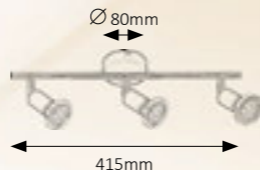

6848
• LED 3W (220lm, 3000K) incl.
GU10 / 3x max. 50W • IP20
matte black/copper