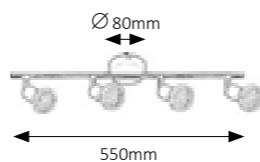

6849
• LED 3W (220lm, 3000K) incl.
GU10 / 4x max. 50W • IP20
matte black/copper