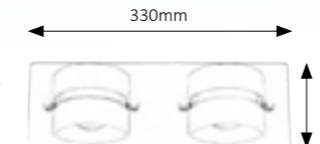

5490

• LED / 2x5W
(2x365lm, 4000K) incl. • IP44
chrome/opal glass
19600