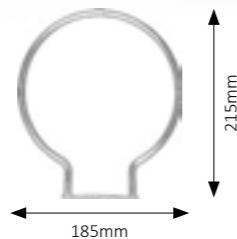

Chain

M

900

bronze

100mm

1423

gold

185mm