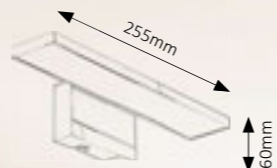

5736

• LED / 5W
(360lm, 3000K) incl. • IP20
satin chrome