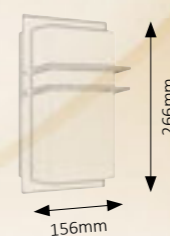

8229

E-27 / 1x max. 11W • IP44 • ☒
stainless steel