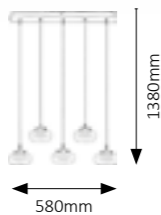

LED

NATURAL White

A
BUILT-IN

6220

• LED / 5x4,8W (5x384lm, 4000K) incl.
IP20
chrome
19420 • 19421

6229

• LED / 4x4,8W (4x384lm, 4000K) incl.
IP20
chrome
19420 • 19421

A
BUILT-IN