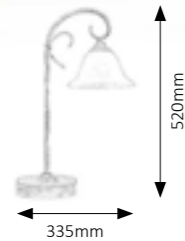

7187

E-27 / 1x max. 40W • IP20 • ☒
antique white/rice-stone glass
19486