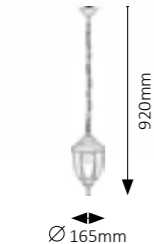

8454

E-27 / 1x max. 60W • IP43 • ☒
antique gold
☑ 9837