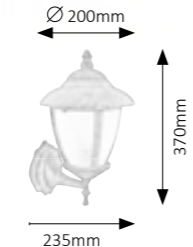

Ø 200mm

235mm

370mm

8479

E-27 / 1x max. 60W • IP43 • ☒
antique gold/rice-stone glass
☑ 9865

Ø 200mm

900mm

8379