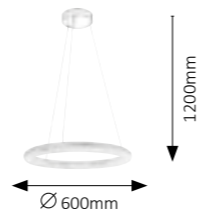

Georgina MP

5 years guarantee
LED
WARM White
NATURAL White
COOL White
A BUILT-IN

2565

• LED / 24W (1710lm, 2700-6500K) incl.
IP20
chrome

5 998250 325651

2566

• LED / 36W (2550lm, 2700-6500K) incl.
IP20
chrome

5 998250 325668

Modern • Modern • Modern