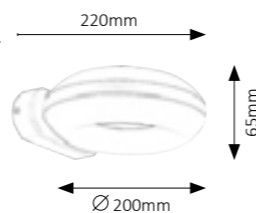

8770

• LED / 12W (1100lm, 4000K) incl.
IP54
anthracite grey