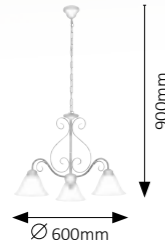

7813

E-14 / 3x max. 40W • IP20 • ☒
matte black/rice-stone glass
☑ 9290