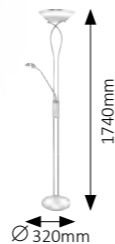

Gamma Trend MG

4554

E-27 / 2x max. 15W + G9 / 1x max. 40W • IP20 • ☒
matte black/white • ☐

5 998250 345543

4555

E-27 / 1x max. 15W + G9 / 1x max. 40W • IP20 • ☒
antique white/white • ☐

5 998250 345550

Gamma MG

4077

☐ • 230W (4600lm, 2700K) +
28W (370lm, 2700K) incl.
R7s / 1x max. 230W + G9 / 1x max. 40W • IP20
satin chrome/white • ☐
☑ 19002 • ☑ 19003

5 998250 340777

4078

☐ • 230W (4600lm, 2700K) +
28W (370lm, 2700K) incl.
R7s / 1x max. 230W + G9 / 1x max. 40W • IP20
bronze/white • ☐
☑ 19002 • ☑ 19003

5 998250 340784