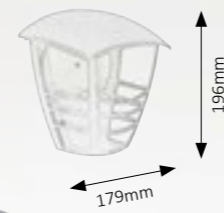

8618
E-27 / 1x max. 60W • IP44 • ☒
black