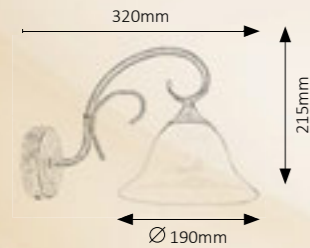

7186

E-27 / 1x max. 60W • IP20 • ☒
antique white/rice-stone glass
19486

7188

E-27 / 1x max. 60W • IP20 • ☒
antique white/rice-stone glass
19485