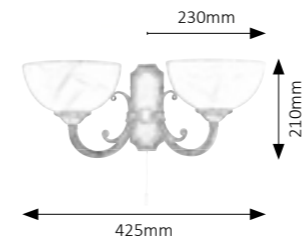

8542

E-14 / 2x max. 40W • IP20 • ☒
bronze/rice-stone glass
☑ 9523