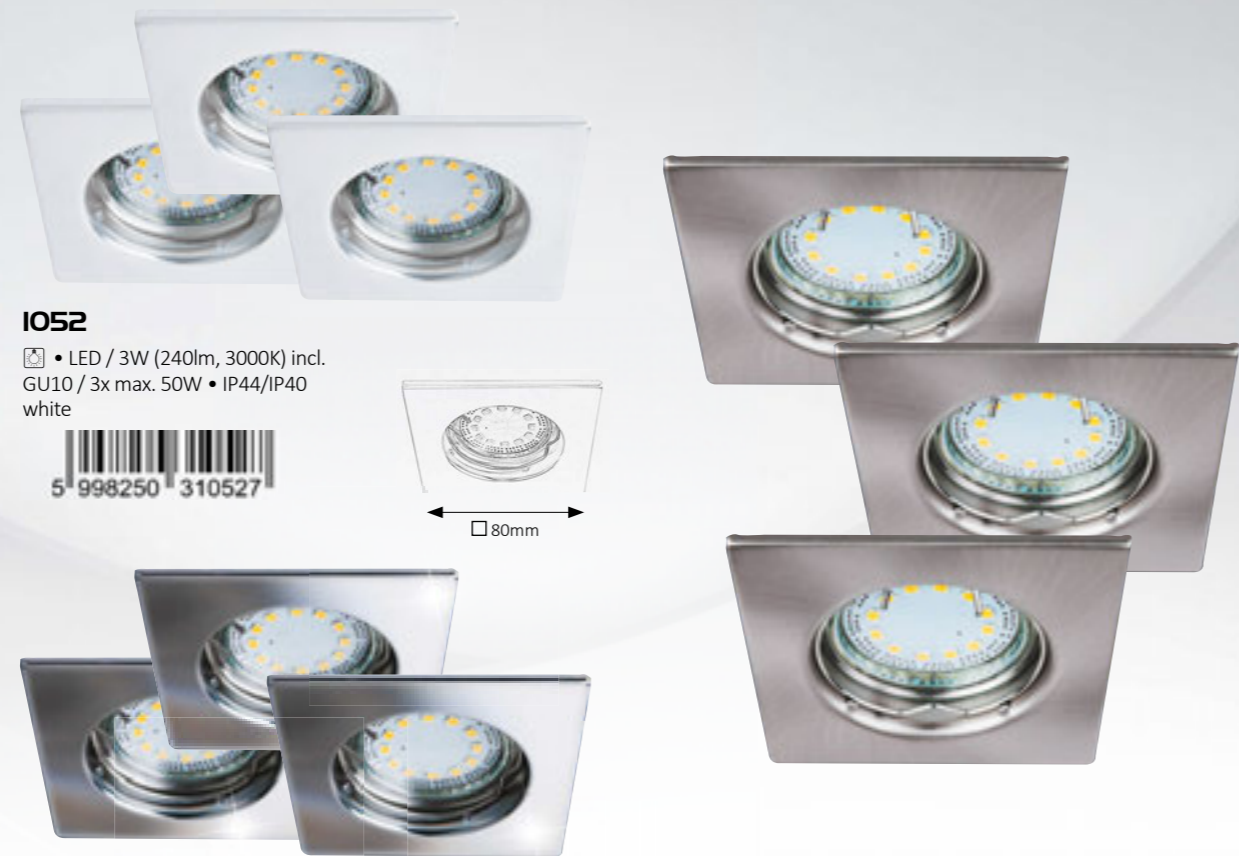

I053
• LED / 3W (240lm, 3000K) incl.
GU10 / 3x max. 50W • IP44/IP40
chrome

I054
• LED / 3W (240lm, 3000K) incl.
GU10 / 3x max. 50W • IP44/IP40
satin chrome

Lite M