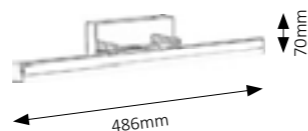

5719

• LED / 12W
(1180lm, 4000K) incl. • IP44
chrome