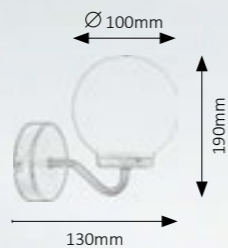

5827

E-14 / 1x max. 40W • IP44 • ☒
white/chrome
☑ 9973

5 998250 358277