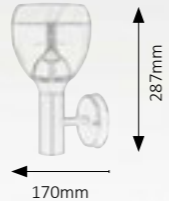

Dresden

M P

8437

• LED / 6,5W (450lm, 4000K) incl.
IP44
stainless steel

Ø 150mm

8438

• LED / 6,5W (450lm, 4000K) incl.
IP44
stainless steel
4-8m, 120°

Ø 150mm

8439

• LED / 6,5W (450lm, 4000K) incl.
IP44
stainless steel

Ø 150mm

8440

• LED / 6,5W (450lm, 4000K) incl.
IP44
stainless steel

Ø 150mm

Charlotte

M P

8559

• LED / 4,5W (340lm, 3000K) incl.
GU10 / 1x max. 9W • IP44
stainless steel

Ø 90mm

8560

• LED / 4,5W (340lm, 3000K) incl.
GU10 / 2x max. 9W • IP44
stainless steel

155mm