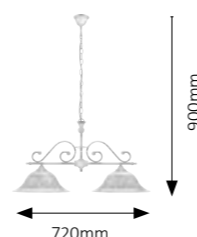

7744

E-27 / 2x max. 60W • IP20 • ☒
antique brown/rice-stone glass/green
☑ 1287

Clara

MG

5 years guarantee

1981

E-27 / 1x max. 60W • IP20 • ☒
rice-stone glass/bronze/gold
☑ 1401

Ø 300mm