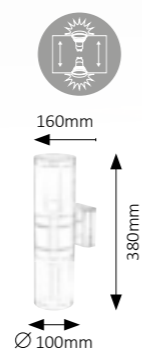

M P

8166

E-27 / 1x max. 60W • IP44 • stainless steel

8167

E-27 / 2x max. 60W • IP44 • stainless steel

8168

E-27 / 1x max. 60W • IP44 • stainless steel

Helsinki