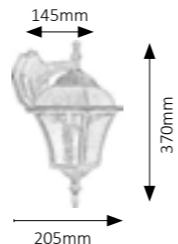

8396

E-27 / 1x max. 60W • IP43 • ☒
antique silver
☑ 19052