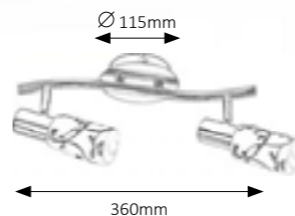

6176

E-14 / 2x max. 40W • IP20 • ☒
chrome/opal glass

☑ 19117

5 998250 361765