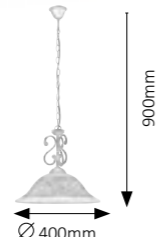

7744

E-27 / 2x max. 60W • IP20 • ☒
antique brown/rice-stone glass/green
☑ 1287

Clara

MG

5 years guarantee

1981

E-27 / 1x max. 60W • IP20 • ☒
rice-stone glass/bronze/gold
☑ 1401

Ø 300mm