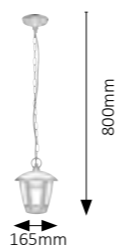

8128

• LED / 8W (500lm, 3000K) incl.
IP44
matte black