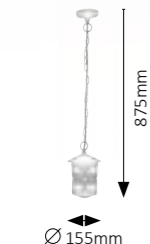

Palma MG

8537

E-27 / 1x max. 100W • IP23 • ☒
black
☑ 19274

8539

E-27 / 1x max. 100W • IP23 • ☒
black
☑ 19274

8415

E-27 / 1x max. 100W • IP23 • ☒
black
☑ 19274

8538

E-27 / 1x max. 100W • IP23 • ☒
black
☑ 19274

8414

E-27 / 1x max. 100W • IP23 • ☒
black
☑ 19274

8540

E-27 / 1x max. 100W • IP23 • ☒
black
☑ 19274