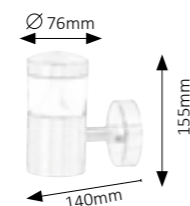

8158

• LED / 7W (600lm, 4000K) incl.
IP44
stainless steel