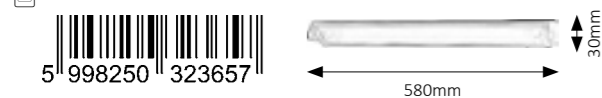

5 998250 323657 580mm 30mm