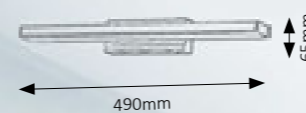

5897

• LED / 12W
(1080lm, 4000K) incl. • IP44
chrome