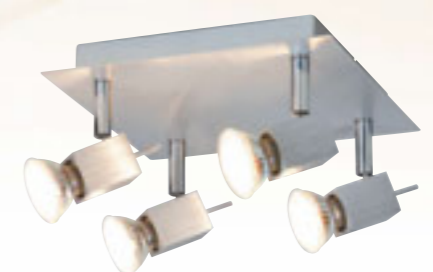

6758
• LED 5W (400lm, 3000K) incl.
GU10 / 2x max. 50W • IP20
brushed aluminium