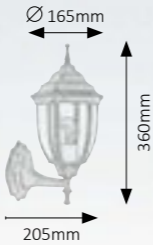

8452

E-27 / 1x max. 60W • IP43 • ☒
antique gold
☑ 9837