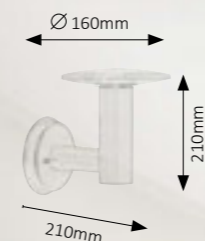

8788

• LED / 7W (350lm, 4000K) incl.
IP44
stainless steel