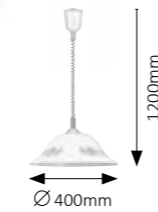

Ø 400mm

1200mm

Art flower MG

5 years
guarantee

1951

E-27 / 1x max. 60W • IP20 • ☒
rice-stone glass/bronze
☑ 1257

5 998250 319513

Ø 300mm