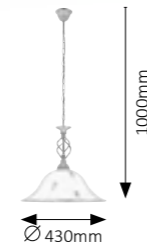

7176

E-27 / 1x max. 60W • IP20 • ☒
rice-stone glass/bronze

☑ 1294