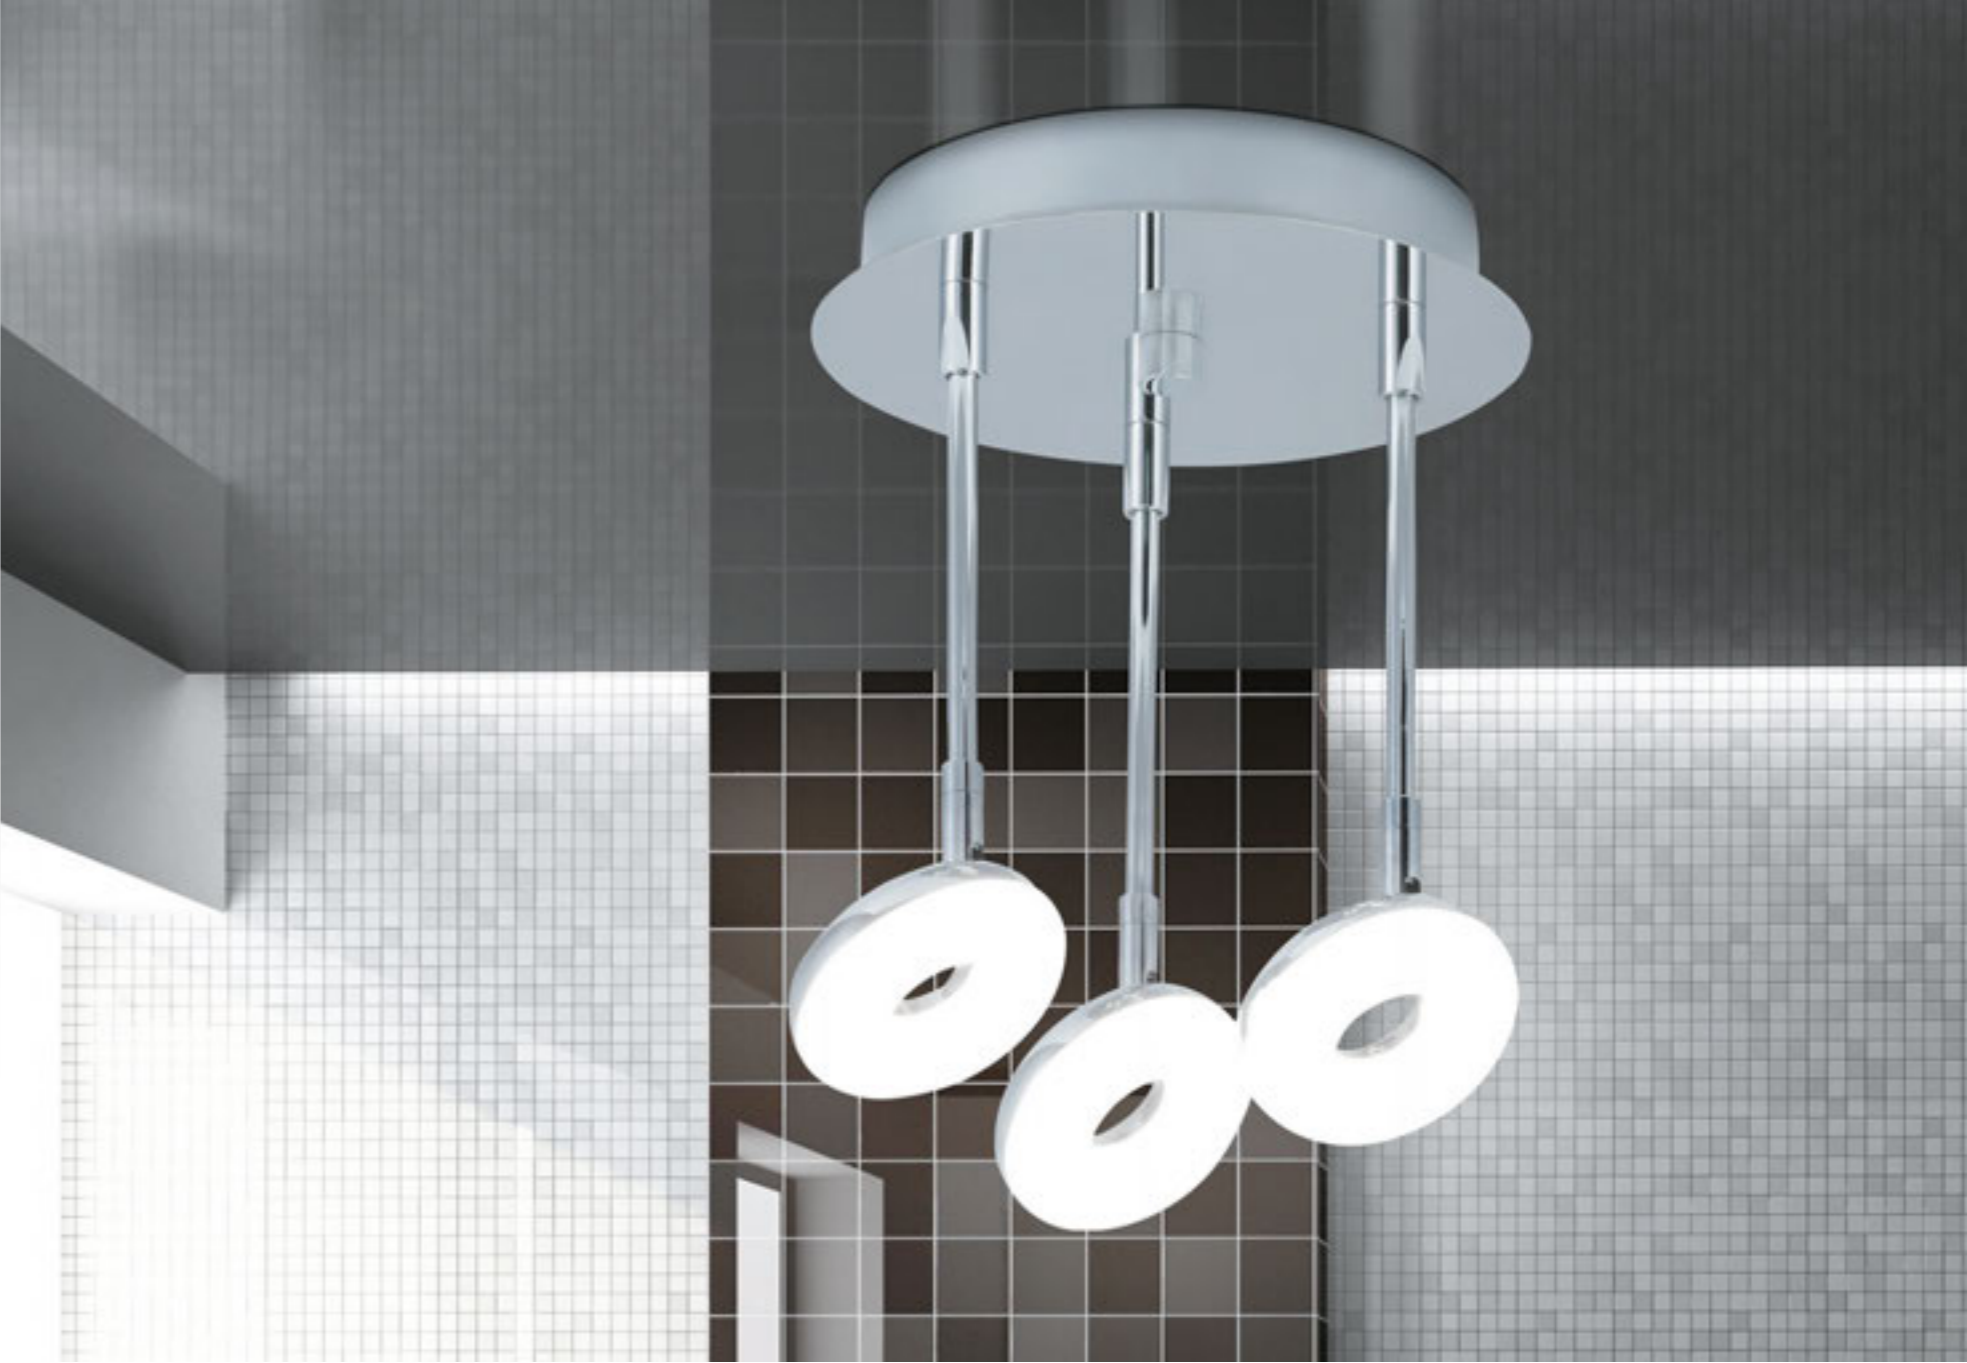

5718

• LED / 3x5W
(3x465lm, 4000K) incl. • IP44
chrome

385mm

75mm

5894

• LED / 5x5W
(5x510lm, 4000K) incl. • IP21
chrome

Ø 580mm

330mm