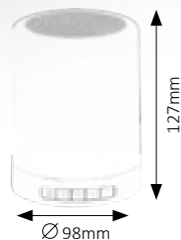

HUN

- Zenelejátszással kombinált hangulatfény vetítés
- Hozzáadott Jack kábellel Okostelefonhoz, táblagéphez, vagy számítógéphez hangfalként használható
- Hangszóró érintésével változtatható színváltós hangulatfény, vagy fényerősség
- Bluetooth kapcsolaton keresztül telefonhívás kezelés, kihangosítás és zenelejátszás
- Micro SD kártyával mp3 formátumú zenelejátszás
- Talpában lévő fül segítségével felakasztható, így akár sátorozáskor kiváló választás.

GER

- Mit Abspielen von Musik kombinierte Stimmungsbeleuchtung
- Mit beigefügtem Klinckenkabel auch als Lautsprecher für Smartphones, Tablets oder Computer verwendbar
- Durch Berührung des Lautsprechers veränderbare Farbwechsel-Stimmungsbeleuchtung oder Lichtstärke
- Anrufe verwalten, verstärken und Musik abspielen über Bluetooth-Verbindung
- Mit microSD-Karte zum Abspielen von Musik im mp3-Format
- Kann mit Schlaufe am Fuß aufgehängt werden und ist somit auch hervorragend zum Zelten geeignet.

4534

• 5V DC LED / 2W (60lm, 3000K) incl.
IP20
white

Modern • Modern • Modern