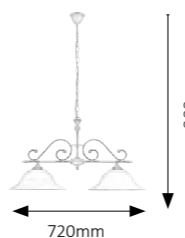

7736

E-14 / 1x max. 40W • IP20 • ☒
antique brown/rice-stone glass
☑ 9421

7737

E-27 / 3x max. 60W • IP20 • ☒
antique brown/rice-stone glass
☑ 9495

7739

E-27 / 2x max. 60W • IP20 • ☒
antique brown/rice-stone glass
☑ 9423