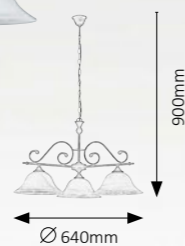

7737

E-27 / 3x max. 60W • IP20 • ☒
antique brown/rice-stone glass
☑ 9495