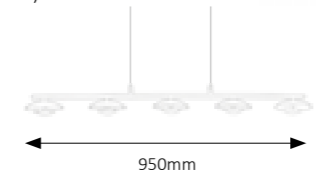

2555

• LED / 5x5W (5x400lm, 3000K) incl.
IP20
brown/gold