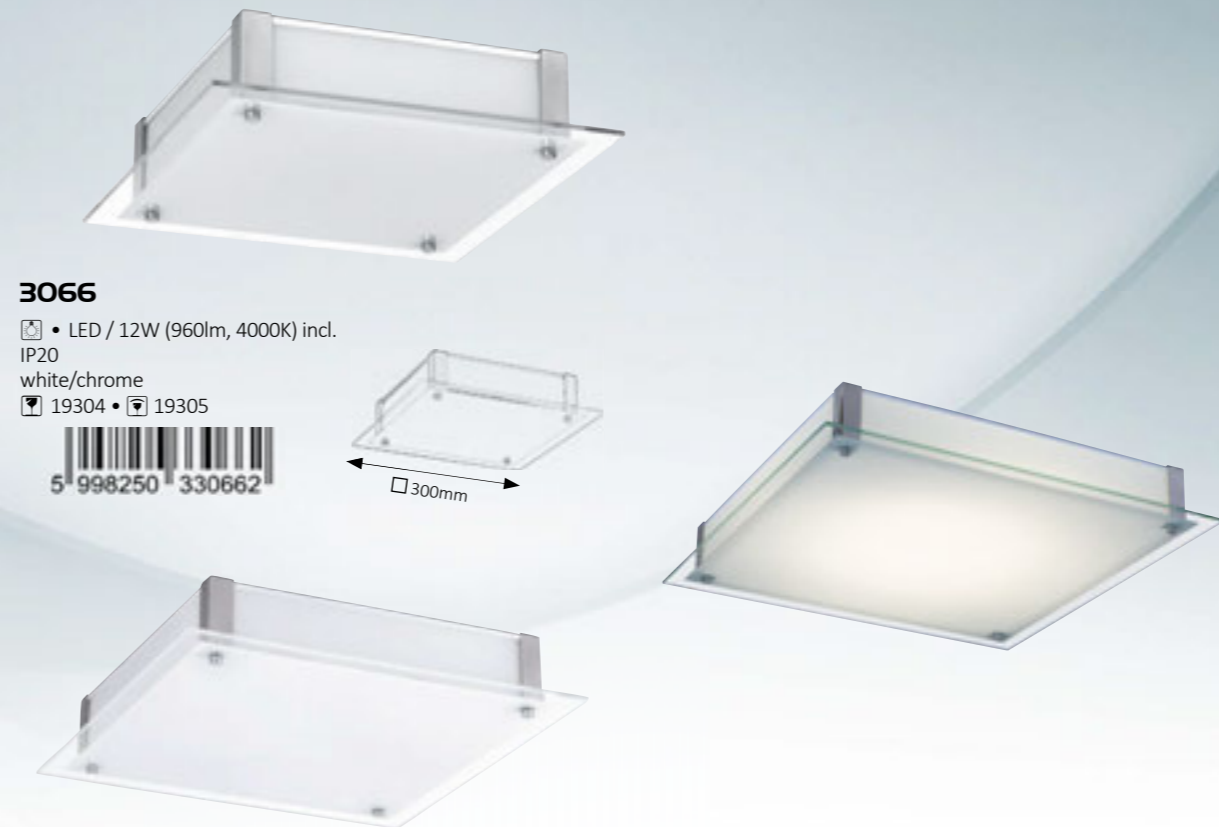

480mm

Carl LED

MG

5 years guarantee

LED

NATURAL White

A+ BUILT-IN

3066