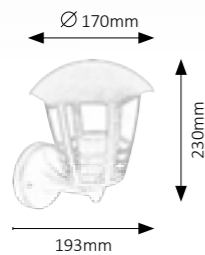

8620
E-27 / 1x max. 60W • IP44 • ☒
black