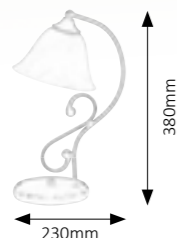

7736

E-14 / 1x max. 40W • IP20 • ☒
antique brown/rice-stone glass
☑ 9421