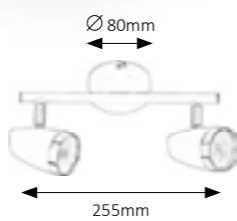

A+ BUILT-IN

6667
• LED / 2x4W (2x280lm, 3000K) incl.
IP20
white/chrome