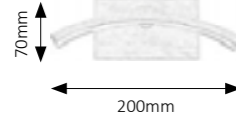

Addison

MP

5 years guarantee

LED

WARM White

A+ BUILT-IN

5757

• LED / 5W (400lm, 3000K) incl.
IP20
brushed aluminium

5 998250 357577

4490

• LED / 26W (2100lm, 3000K) incl.
IP20
brushed aluminium

5 998250 344904

5758

• LED / 3x10W (2800lm, 3000K) incl.
IP20
brushed aluminium

5 998250 357584

5759

• LED / 21W (1800lm, 3000K) incl.
IP20
brushed aluminium

5 998250 357591