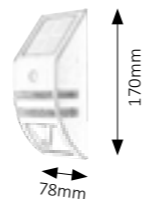

Santiago

M P

8784

• LED / 0,12W (12lm, 6000K) incl.
IP44
stainless steel

5 998250 387840

8783

• LED / 0,15W (15lm, 6000K) incl.
LED / 0,5W (50lm, 6000K) incl.
IP44
stainless steel
5m, 90°

5 998250 387833

Rijeka

M P

Pueblo

P

8011

• LED / 1,6W (103lm, 4000K) incl.
IP65
grey

5 998250 380117

Solar I

P

8365

• LED / 0,1W incl. • IP44
1,2V 600mAh 2/3AAA NI-MH battery incl.
black

5 998250 383651

8366

M

• LED / 0,1W incl. • IP44
1,2V 600mAh 2/3AAA NI-MH battery incl.
stainless steel

5 998250 383668