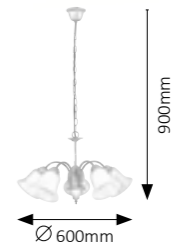

Francesca

MG

7361

E-14 / 1x max. 40W • IP20 • ☒
satin chrome/rice-stone glass
☑ 9442

7363

E-14 / 3x max. 40W • IP20 • ☒
satin chrome/rice-stone glass
☑ 9442

7365

E-14 / 5x max. 40W • IP20 • ☒
satin chrome/rice-stone glass
☑ 9442