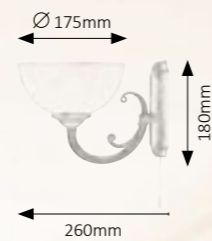

8541

E-14 / 1x max. 40W • IP20 • ☒
bronze/rice-stone glass
☑ 9523