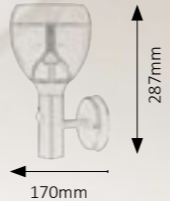

Ø 150mm

8439

• LED / 6,5W (450lm, 4000K) incl.
IP44
stainless steel

Ø 150mm

8440

• LED / 6,5W (450lm, 4000K) incl.
IP44
stainless steel

Ø 150mm

Charlotte