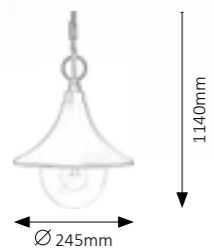

8246

E-27 / 1x max. 100W • IP44 • ☒
black

8247

E-27 / 1x max. 100W • IP44 • ☒
black