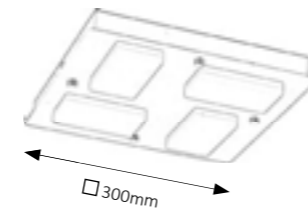

5725

• LED / 4x4,5W
(4x387lm, 4000K) incl. • IP44
chrome