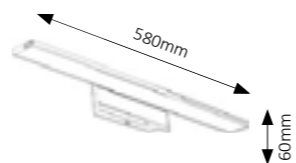

5737

• LED / 10W
(700lm, 3000K) incl. • IP20
chrome