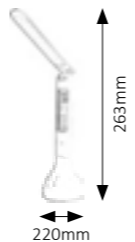

IS14

• LED / 4W (253lm, 4000K) incl.
IP20
white

• battery incl.

IS15

• LED / 4W (253lm, 4000K) incl.
IP20
white

• battery incl.

GBR

- Variable colour mood lighting on the base of the lamp (RGB LED)
- LCD display showing the exact time, date, outside temperature
- Alarm, snooze function and reminder mode with melody
- Birthday reminder with melody
- Countdown
- USB input to charge battery
- 3 different light intensities of LED diodes
- Compact, folding lamp body
- Environmentally friendly LED technology