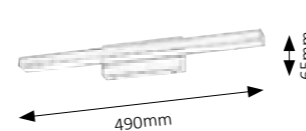

5721

• LED / 12W
(1080lm, 4000K) incl. • IP44
bronze