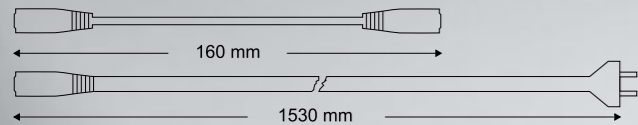

Slim

P

2341

• 8W (520lm, 2700K) incl. G5 / T4 / 1x max. 8W • IP20 white

2343

• 16W (1230lm, 2700K) incl. G5 / T4 / 1x max. 16W • IP20 white

2342

• 12W (850lm, 2700K) incl. G5 / T4 / 1x max. 12W • IP20 white

2344

• 20W (1500lm, 2700K) incl. G5 / T4 / 1x max. 20W • IP20 white

2345

• 30W (2500lm, 2700K) incl. G5 / T4 / 1x max. 30W • IP20 white

Soft

P

2326

• 11W (840lm, 2700K) incl. G23 PL / 1x max. 11W • IP20 silver

2328

• 10W (630lm, 2700K) incl. G13 / T8 / 1x max. 10W • IP20 silver

2327

• 18W (1350lm, 2700K) incl. G13 / T8 / 1x max. 18W • IP20 silver

2329

• 18W (1350lm, 2700K) incl. G13 / T8 / 1x max. 18W • IP20 silver

This picture is for illustration. • A fotó csak illusztráció. • Bild ist nur für Illustration.