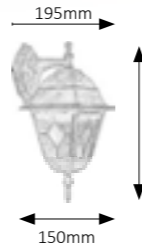

8185

E-27 / 1x max. 60W • IP43 • ☒
antique gold
☑ 19053