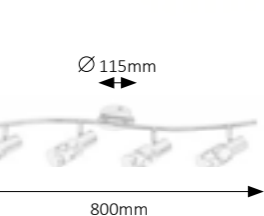

6178

E-14 / 4x max. 40W • IP20 • ☒
chrome/opal glass

☑ 19117

5 998250 361789