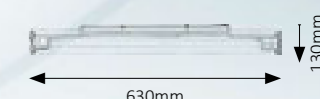

5849

• 14W (1200lm, 4000K) incl.
G5 T5 / 1x max. 14W • IP20
chrome/transparent
19046

630mm

130mm