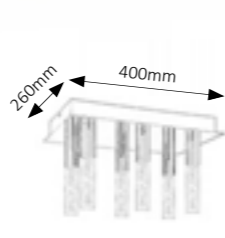

5763

• LED / 6x5W (6x400lm, 3000K) incl.
IP20
chrome
19297

A
BUILT-IN