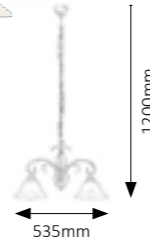

7189

E-27 / 2x max. 60W • IP20 • ☒
antique white/rice-stone glass
19486