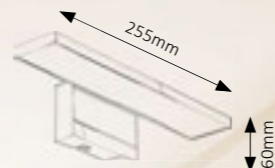

Louise

MP

5735

• LED / 5W
(360lm, 3000K) incl. • IP20
chrome

5736

• LED / 5W
(360lm, 3000K) incl. • IP20
satin chrome

5737

• LED / 10W
(700lm, 3000K) incl. • IP20
chrome

5738

• LED / 10W
(700lm, 3000K) incl. • IP20
satin chrome