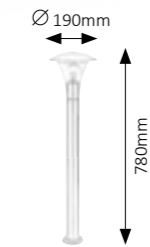

8313

E-27 / 1x max. 60W • IP44 • stainless steel
19051