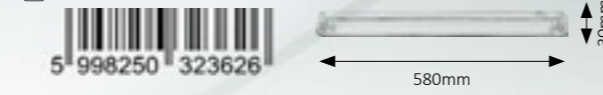

5 998250 323626 580mm 30mm