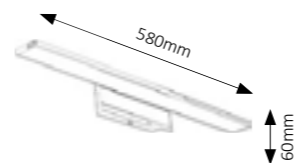

5738

• LED / 10W
(700lm, 3000K) incl. • IP20
satin chrome