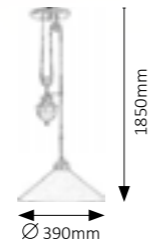

2706

E-27 / 1x max. 100W • IP20 •
bronze/white
 9936

1850mm

Ø390mm