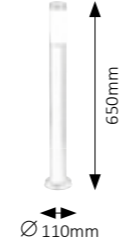

8264

E-27 / 1x max. 25W • IP44 • ☒
stainless steel/white
☑ 9437