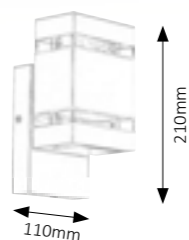

York

MP

8791

E-27 / G 45/ 1x max. 40W • IP44 • ☒
stainless steel

5 998250 387918

160mm

250mm

Praga

MP

8198

E-27 / 1x max. 15W • IP44 • ☒
stainless steel

5 998250 381985

253mm

97mm

Genova

GMP

8269

E-27 / 1x max. 40W • IP44 • ☒
stainless steel

5 998250 382692

80mm

253mm

Cambridge

GM

8779

☒ • LED / 2x3,58W (2x165lm, 4000K) incl.
IP44
stainless steel

5 998250 387796

110mm

210mm

8780

☒ • LED / 2x3,58W (2x165lm, 4000K) incl.
IP44
stainless steel

5 998250 387802

110mm

210mm