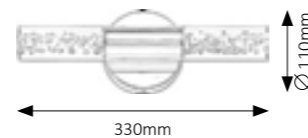

5798

• LED / 2x5W
(2x380lm, 3000K) incl. • IP20
chrome
19248