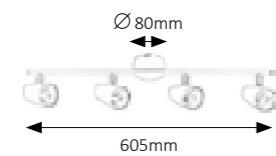

A BUILT-IN

6515
• LED / 4x4W (4x280lm, 3000K) incl.
IP20
anthracite grey/chrome