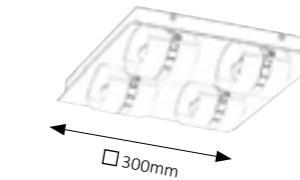

5492

• LED / 4x5W
(4x365lm, 4000K) incl. • IP44
chrome/opal glass
19600