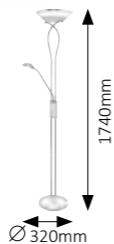

Gamma Trend MG

4554

E-27 / 2x max. 15W + G9 / 1x max. 40W • IP20 • ☒
matte black/white • ☐

5 998250 345543

4555

E-27 / 1x max. 15W + G9 / 1x max. 40W • IP20 • ☒
antique white/white • ☐

5 998250 345550

Gamma MG

4077

☐ • 230W (4600lm, 2700K) +
28W (370lm, 2700K) incl.
R7s / 1x max. 230W + G9 / 1x max. 40W • IP20
satin chrome/white • ☐
☑ 19002 • ☑ 19003

5 998250 340777

4078

☐ • 230W (4600lm, 2700K) +
28W (370lm, 2700K) incl.
R7s / 1x max. 230W + G9 / 1x max. 40W • IP20
bronze/white • ☐
☑ 19002 • ☑ 19003

5 998250 340784