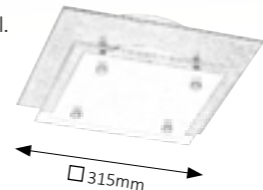

3033

• LED / 18W (1440lm, 3000K) incl.
IP20
goldfoiled/white
691 • 710

5 998250 330334

3034

• LED / 24W (1920lm, 3000K) incl.
IP20
goldfoiled/white
692 • 714

5 998250 330341