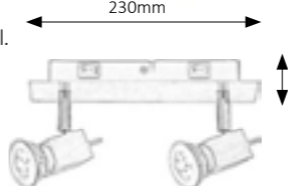

6758
• LED 5W (400lm, 3000K) incl.
GU10 / 2x max. 50W • IP20
brushed aluminium