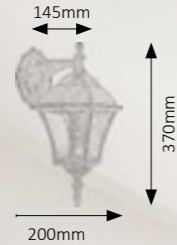

Toscana MG

8391

E-27 / 1x max. 60W • IP43 • ☒
antique gold
☑ 19052

8393

E-27 / 1x max. 60W • IP43 • ☒
antique gold
☑ 19052

8395

E-27 / 1x max. 60W • IP43 • ☒
antique gold
☑ 19052

8397

E-27 / 1x max. 60W • IP43 • ☒
antique silver
☑ 19052

8399

E-27 / 1x max. 60W • IP43 • ☒
antique silver
☑ 19052

8392

E-27 / 1x max. 60W • IP43 • ☒
antique gold
☑ 19052

8394

E-27 / 1x max. 60W • IP43 • ☒
antique gold
☑ 19052

8396

E-27 / 1x max. 60W • IP43 • ☒
antique silver
☑ 19052

8398

E-27 / 1x max. 60W • IP43 • ☒
antique silver
☑ 19052

8400

E-27 / 1x max. 60W • IP43 • ☒
antique silver
☑ 19052