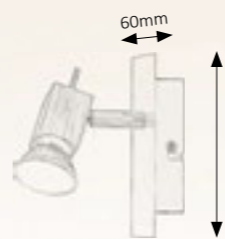

Valentine

M

6846
• LED 3W (220lm, 3000K) incl.
GU10 / 1x max. 50W • IP20
matte black/copper

6848
• LED 3W (220lm, 3000K) incl.
GU10 / 3x max. 50W • IP20
matte black/copper

6847
• LED 3W (220lm, 3000K) incl.
GU10 / 2x max. 50W • IP20
matte black/copper

6849
• LED 3W (220lm, 3000K) incl.
GU10 / 4x max. 50W • IP20
matte black/copper

Agata

M

6757
• LED 5W (400lm, 3000K) incl.
GU10 / 1x max. 50W • IP20
brushed aluminium

6759
• LED 5W (400lm, 3000K) incl.
GU10 / 3x max. 50W • IP20
brushed aluminium

6758
• LED 5W (400lm, 3000K) incl.
GU10 / 2x max. 50W • IP20
brushed aluminium

6760
• LED 5W (400lm, 3000K) incl.
GU10 / 4x max. 50W • IP20
brushed aluminium