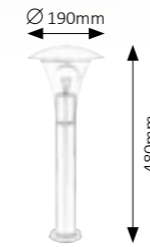

8312

E-27 / 1x max. 60W • IP44 • stainless steel
19051