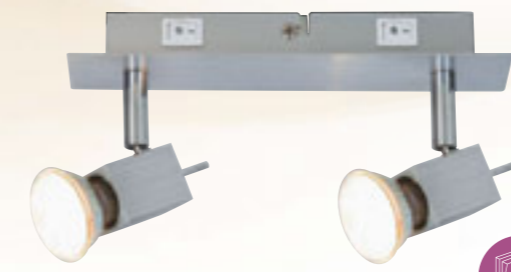

6758
• LED 5W (400lm, 3000K) incl.
GU10 / 2x max. 50W • IP20
brushed aluminium