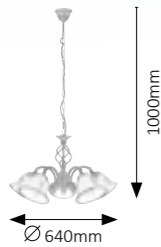

7175

E-14 / 5x max. 40W • IP20 • ☒
rice-stone glass/bronze

☑ 1293