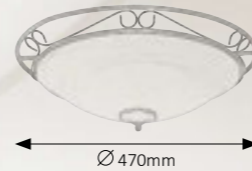

3723

E-27 / 3x max. 60W • IP20 • ☒
black/rice-stone glass
☑ 9574