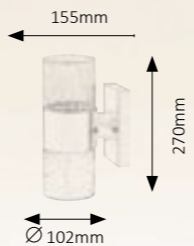

8786

• LED / 4W (320lm, 3000K) incl.
G9/1x max.40W
IP44
stainless steel
19519