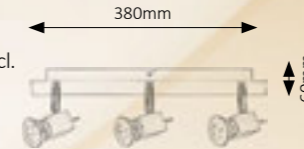

6759
• LED 5W (400lm, 3000K) incl.
GU10 / 3x max. 50W • IP20
brushed aluminium