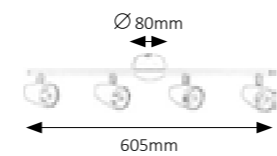

A BUILT-IN

6669
• LED / 4x4W (4x280lm, 3000K) incl.
IP20
white/chrome