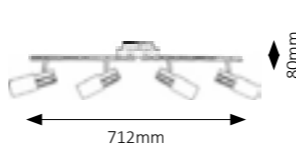

Logan MG

6096

E-14 / 1x max. 40W • IP20 • ☒
chrome/satin chrome

☑ 19249

5 998250 360966

6098

E-14 / 3x max. 40W • IP20 • ☒
chrome/satin chrome

☑ 19249

5 998250 360980

6097

E-14 / 2x max. 40W • IP20 • ☒
chrome/satin chrome

☑ 19249

5 998250 360973

6099

E-14 / 4x max. 40W • IP20 • ☒
chrome/satin chrome

☑ 19249

5 998250 360997

6175

E-14 / 1x max. 40W • IP20 • ☒
chrome/opal glass

☑ 19117

5 998250 361758

6177

E-14 / 3x max. 40W • IP20 • ☒
chrome/opal glass

☑ 19117

5 998250 361772

6176

E-14 / 2x max. 40W • IP20 • ☒
chrome/opal glass

☑ 19117

5 998250 361765

6178

E-14 / 4x max. 40W • IP20 • ☒
chrome/opal glass

☑ 19117

5 998250 361789

6179

E-14 / 6x max. 40W • IP20 • ☒
chrome/opal glass

☑ 19117

5 998250 361796