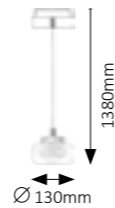

A+
BUILT-IN