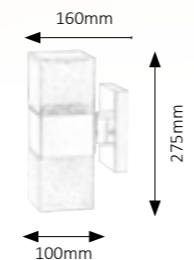

8787

• LED / 4W (320lm, 3000K) incl.
G9/1x max.40W
IP44
stainless steel
19520