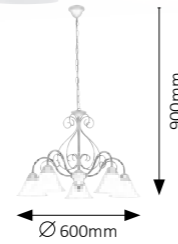

7815

E-14 / 5x max. 40W • IP20 • ☒
matte black/rice-stone glass
☑ 9290