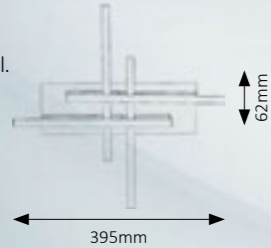

Meredith

MP

5 years guarantee

LED

NATURAL White

A
BUILT-IN

2478

• LED / 18W (1440lm, 4000K) incl.
IP20
chrome

5 998250 324784

395mm

A
BUILT-IN

2479

• LED / 18W (1440lm, 4000K) incl.
IP20
chrome

5 998250 324791

Ø 1040mm

A+
BUILT-IN

2480

• LED / 18W (1500lm, 4000K) incl.
IP20
chrome

5 998250 324807

Ø 600mm

1220mm

A+
BUILT-IN

2481

• LED / 19,2W (1550lm, 4000K) incl.
IP20
chrome

5 998250 324814

840mm

130mm