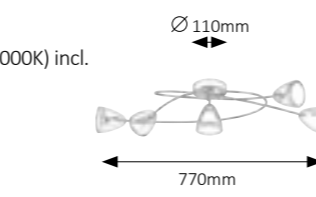

• LED / 5x4W (5x360lm, 4000K) incl.
IP20
chrome

5938