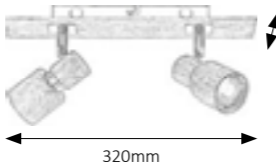

6126

GU10 / 2x max. 50W • IP20 • ☒
weathered oak

75mm