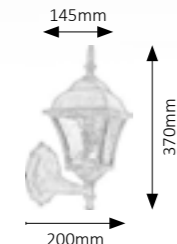

Toscana MG

8391

E-27 / 1x max. 60W • IP43 • ☒
antique gold
☑ 19052

8393

E-27 / 1x max. 60W • IP43 • ☒
antique gold
☑ 19052

8395

E-27 / 1x max. 60W • IP43 • ☒
antique gold
☑ 19052

8397

E-27 / 1x max. 60W • IP43 • ☒
antique silver
☑ 19052

8399

E-27 / 1x max. 60W • IP43 • ☒
antique silver
☑ 19052

8392

E-27 / 1x max. 60W • IP43 • ☒
antique gold
☑ 19052

8394

E-27 / 1x max. 60W • IP43 • ☒
antique gold
☑ 19052

8396

E-27 / 1x max. 60W • IP43 • ☒
antique silver
☑ 19052

8398

E-27 / 1x max. 60W • IP43 • ☒
antique silver
☑ 19052

8400

E-27 / 1x max. 60W • IP43 • ☒
antique silver
☑ 19052