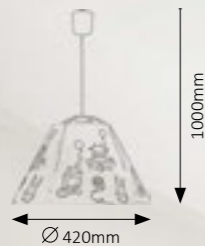

100mm

Ø420mm

4558

M G

E-27 / 2x max. 60W • IP20 • ☒
multicolour
☑ 681