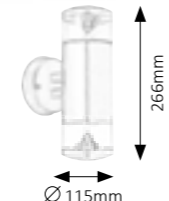

Dresden

M P

8437

• LED / 6,5W (450lm, 4000K) incl.
IP44
stainless steel

Ø 150mm

8438

• LED / 6,5W (450lm, 4000K) incl.
IP44
stainless steel
4-8m, 120°

Ø 150mm

8439

• LED / 6,5W (450lm, 4000K) incl.
IP44
stainless steel

Ø 150mm

8440

• LED / 6,5W (450lm, 4000K) incl.
IP44
stainless steel

Ø 150mm

Charlotte

M P

8559

• LED / 4,5W (340lm, 3000K) incl.
GU10 / 1x max. 9W • IP44
stainless steel

Ø 90mm

8560

• LED / 4,5W (340lm, 3000K) incl.
GU10 / 2x max. 9W • IP44
stainless steel

155mm