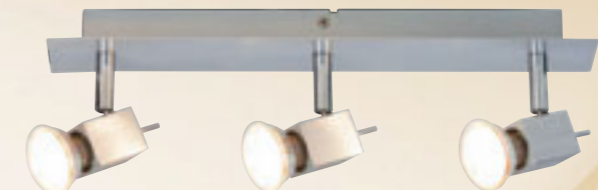

6759
• LED 5W (400lm, 3000K) incl.
GU10 / 3x max. 50W • IP20
brushed aluminium