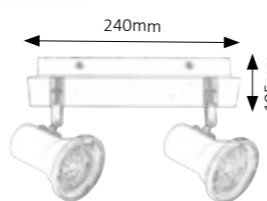

5500
• LED / 4,5W (1720lm, 4000K) incl.
GU10/ 4x max. 15W • IP44
chrome/white
19604