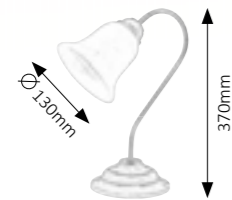

Francesca MG

7371

E-14 / 1x max. 40W • IP20 • ☒
bronze/rice-stone glass
☑ 9442

7372

E-14 / 1x max. 40W • IP20 • ☒
bronze/rice-stone glass
☑ 9442

7373

E-14 / 3x max. 40W • IP20 • ☒
bronze/rice-stone glass
☑ 9442