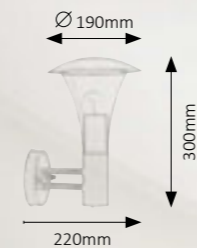

8311

E-27 / 1x max. 60W • IP44 • stainless steel
19051